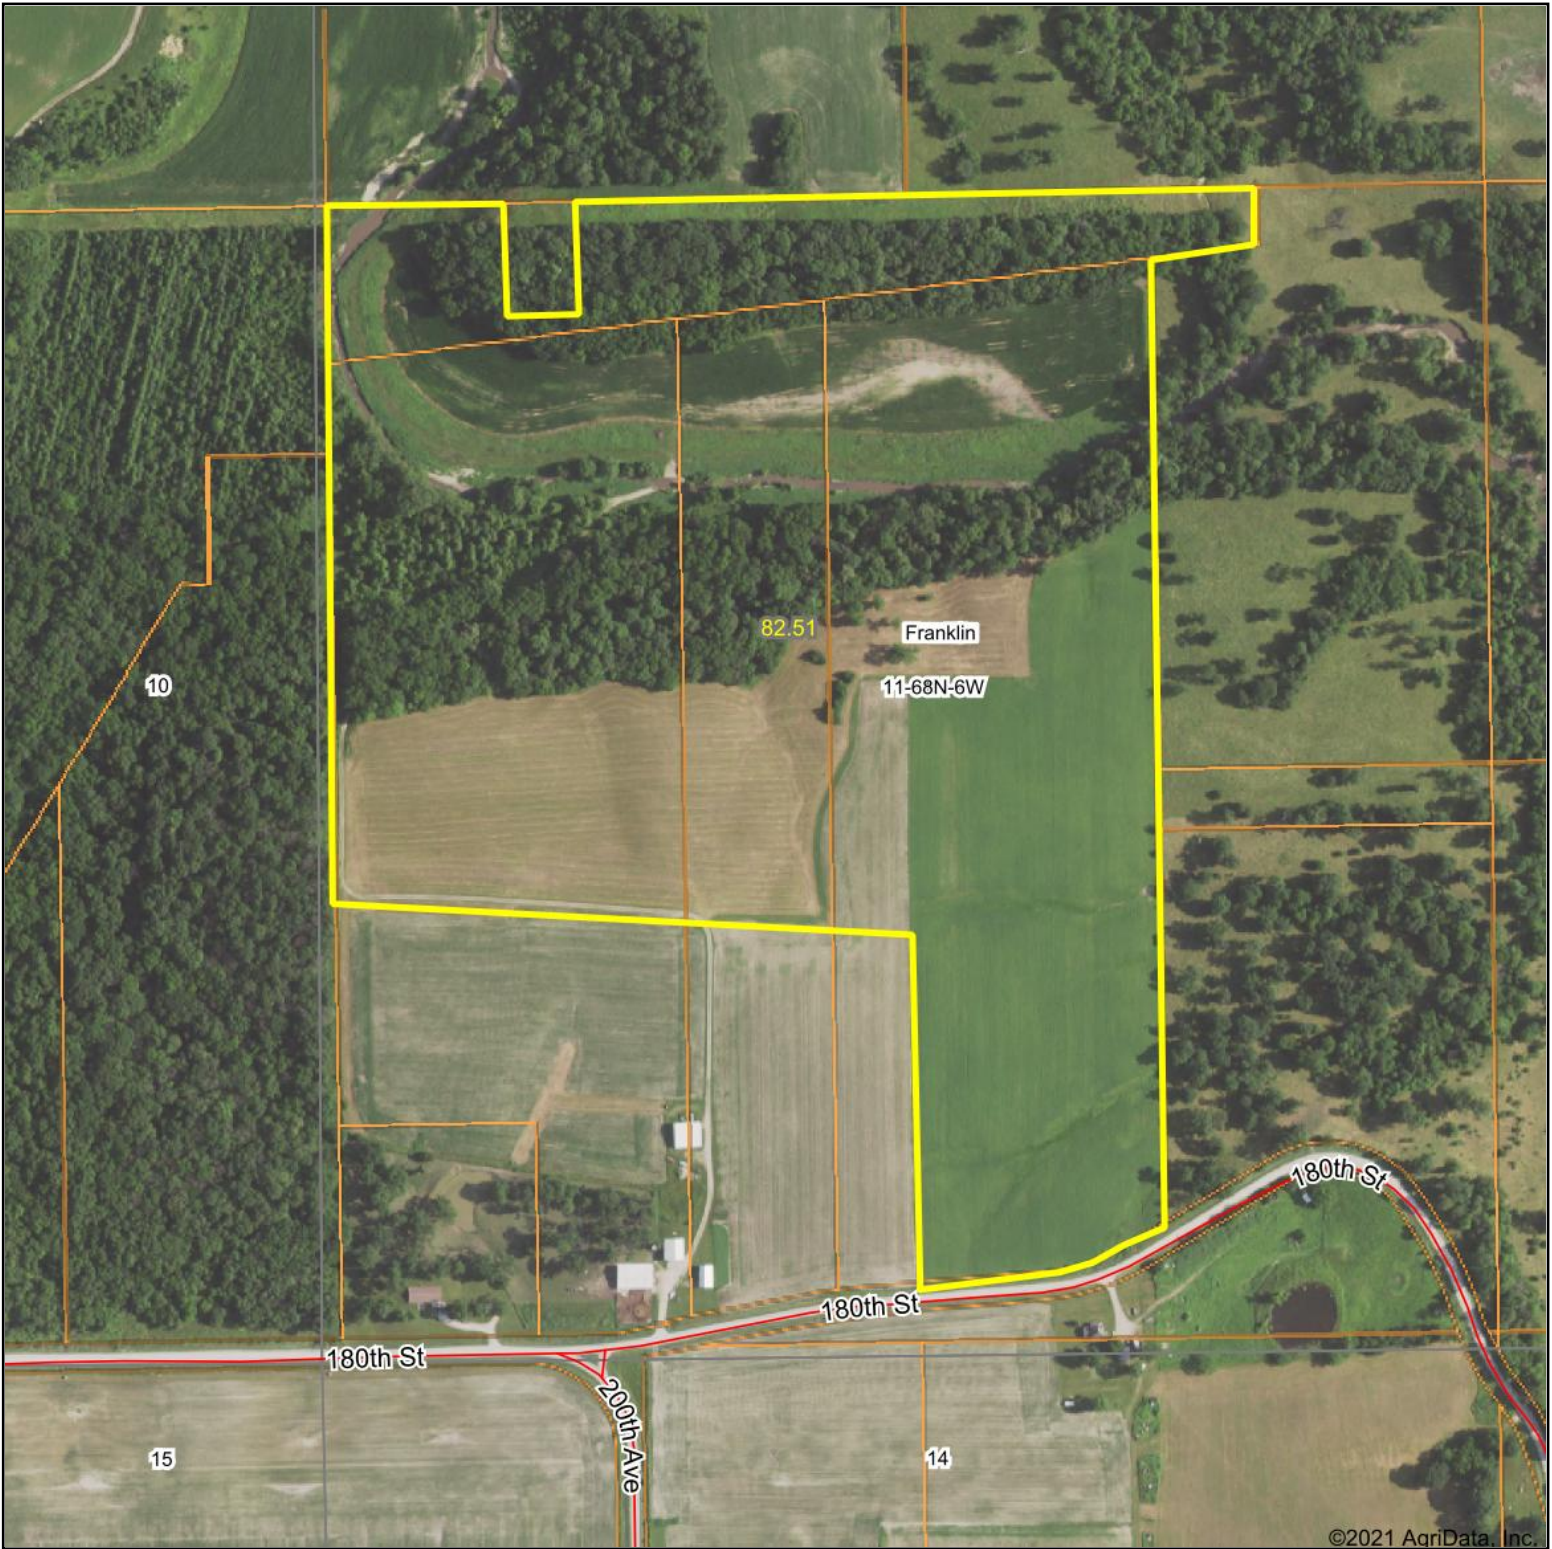

# Aerial Map

Map Center: 40° 42' 2.68, -91° 31' 20.79

**11-68N-6W**  
**Lee County**  
**Iowa**

9/20/2021

Maps Provided By:  
 **surety**  
CUSTOMIZED ONLINE MAPPING  
© AgriData, Inc. 2021      www.AgriDataInc.com