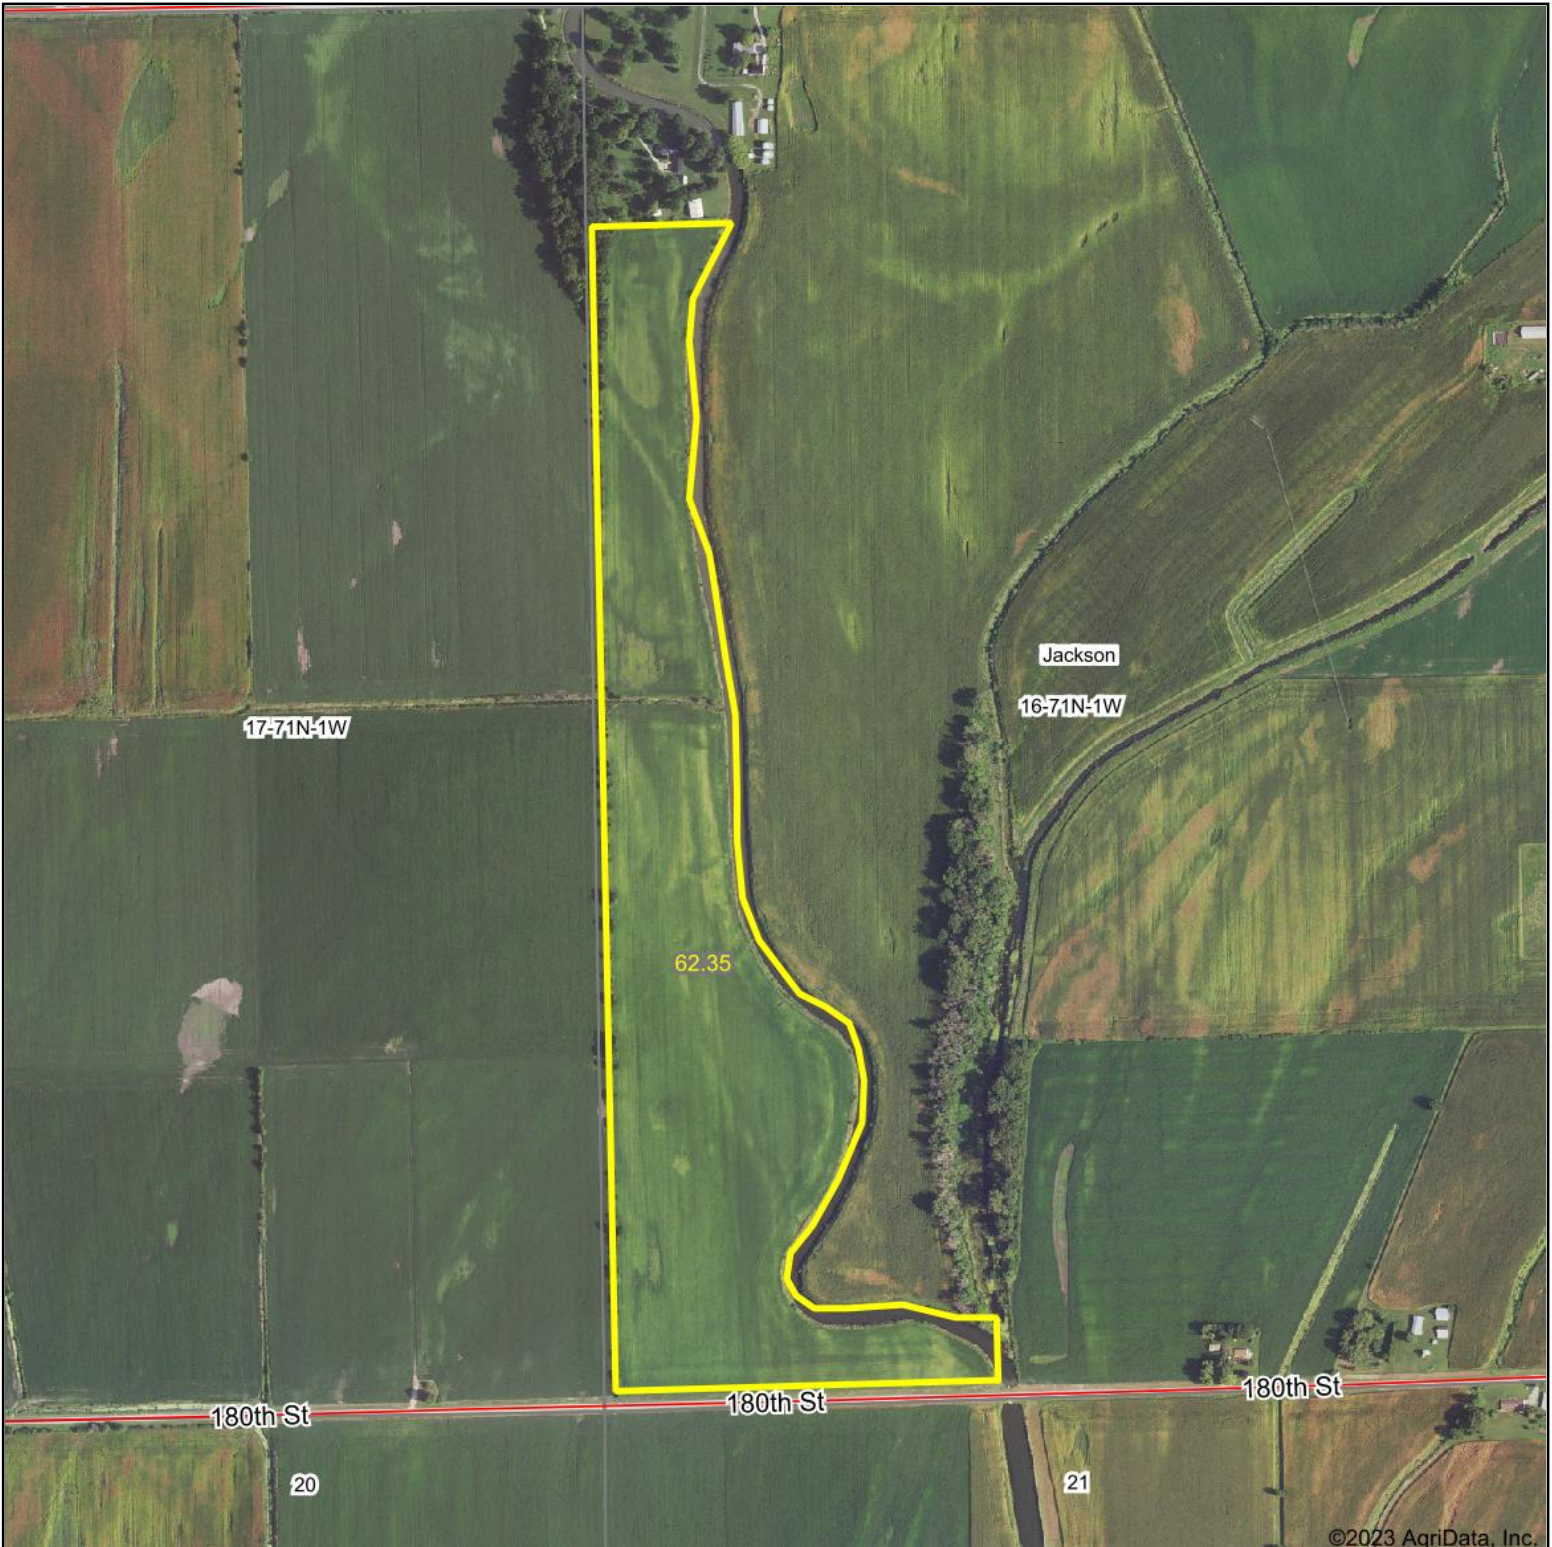

Aerial Map

Boundary Center: 40° 56' 54.57, -90° 59' 9.28

Maps Provided By:
surety
CUSTOMIZED ONLINE MAPPING
© AgriData, Inc. 2023 www.AgriDataInc.com

16-71N-1W
Des Moines County
Iowa

9/27/2023